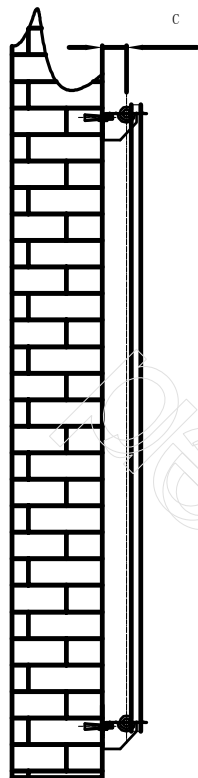

Front View

Side View

Back View

SUPPLIED INSTALLATION ACCESSORIES

-Vertical Mounting
-Optional Color Selection
-Max Operational Pressure:6Bar
-Inlet/Outlet: Female Pipe Thread
-All Dimensions are in mm

Product Code	Product Name	pipe number	Height	Width	Thickndss	Plumbing Axes Center To Cener	Empty Weight	Water volume	Thermal Output
			H	W	D	C	-	-	Watt-BTU/hr
			mm	mm	mm	mm	kg	l	
RND-NV2918	NEVA 295X1800	5	1800	295	56	66.5	15.5	7.84	
RND-NV4118	NEVA 413X1800	7	1800	413	56	66.5	21.70	10.98	
RND-NV5318	NEVA 531X1800	9	1800	531	56	66.5	27.9	14.10